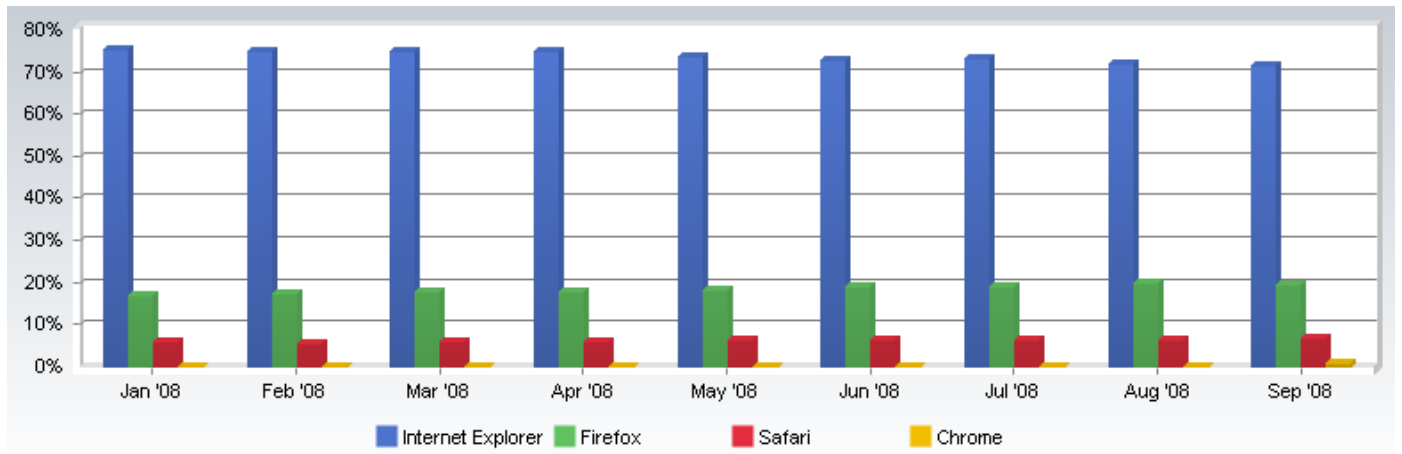

# Top Browser Share Trend

January, 2008 to September, 2008

Month	Internet Explorer	Firefox	Safari	Chrome
January, 2008	75.47%	16.98%	5.82%	0.00%
February, 2008	74.88%	17.27%	5.70%	0.00%
March, 2008	74.80%	17.83%	5.82%	0.00%
April, 2008	74.83%	17.76%	5.81%	0.00%
May, 2008	73.75%	18.41%	6.25%	0.00%
June, 2008	73.01%	19.03%	6.31%	0.00%
July, 2008	73.02%	19.22%	6.14%	0.00%
August, 2008	72.15%	19.73%	6.37%	0.00%
September, 2008	71.52%	19.46%	6.65%	0.78%